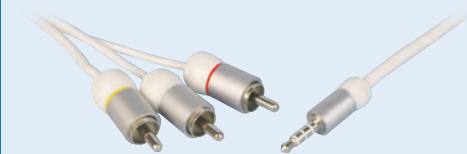

iPod® Audio/Video Cable

•A/V cable for iPod®s and other MP3/MP4 devices •Works with most iPod®s as well as any MP3 player with a A/V out jack •3.5mm male plug to three RCA male plugs •Limited 1-year warranty •Mfr. #JP3107 •**Limited quantities**

Order #	MSRP	ONLY
58-13045	$19.99	$2.99