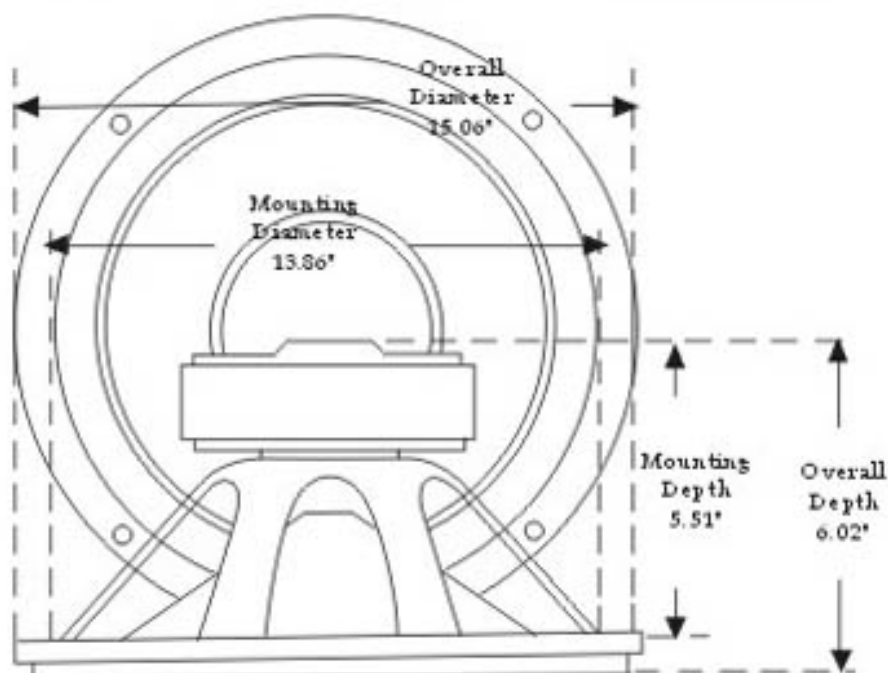

PPA15

SPECIFICATIONS

PYLE PRO PREMIUM-SERIES-Woofer for small enclosures

Performance Parameters		Physical & Installation Parameters	
Power (Watts Peak/RMS)	800/250	Voice Coil	2.5"KSV
Nom. Impedance	8	Magnet	70 oz
F _s (Hz)	26.7	Cone	Paper
Q _{ms}	2.69	Surround	Cloth
Q _{es}	0.89	Spider	Super
Q _{ts}	0.67	Dust cap	Poly-concave
SPL (db)	90.2	Frame	Stamped Steel
X-max (mm)		Terminals	Spade
V _{as} (cu ft)	11.357	Backplate	Bumped & Vented