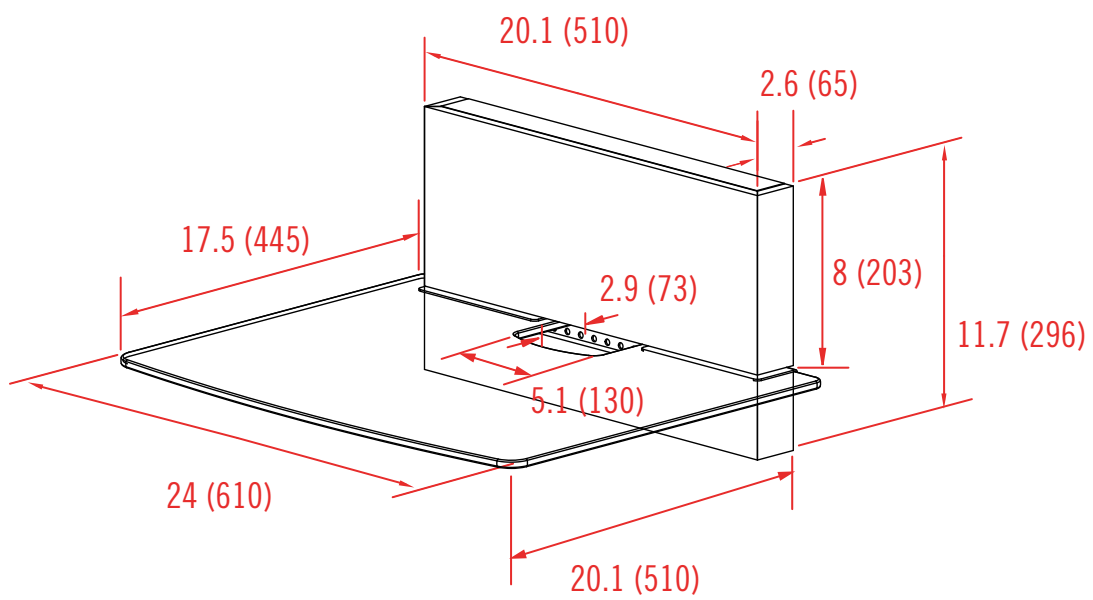

MWF8

BENEFITS

- Wenge wood wall panel
- Ample cable management room makes it easier than ever to keep power and A/V cords separate, but concealed
- Can be used with or without flat panel
- Use with MWFS, MWF16 or stand alone

SPECIFICATIONS

- 8mm tempered glass shelf
- 40 lbs (18.1 kg) maximum shelf capacity
- Double-stud mounting
- Available in Espresso
- 24" w x 11.7" h x 20.1" d

	Color	Stock Code	Packaging UPC	MC UPC		Dimensions WxDxH inches (mm)	Wt lbs (kg)
Americas	ESP	1003091-1	728901017612	728901710926	Product Box	28.9 x 22.3 x 4.8 (734x566x122)	28.7 (13)
International	ESP	1003303-1	728901018640	728901712036	Master Carton	30.2 x 23.8 x 10.9 (767x605x277)	56.6 (26)

Box Contents	Qty
Wall frame	1
Top wood cover	1
Bottom wood cover	1
Glass shelf	1
Top cap	1
Complete hardware kit	1
Instruction manual	1

OmniMount, an innovator of A/V mounts and furniture for more than a quarter century, is the choice of professional installers and the brand most recommended by flat panel manufacturers. Modular and customizable, OmniMount wall furniture offers a fresh approach to managing cables and components. Designed as an affordable, space-saving accessory to the Moda Wall Furniture System or as a stand alone piece, the MWF8 has a stylish look on the outside and ample room to wire cables on the inside. This do-it-yourself solution allows you to neatly organize components right under your flat panel without the need to run the connections through your wall.

MWF8

inches (mm)